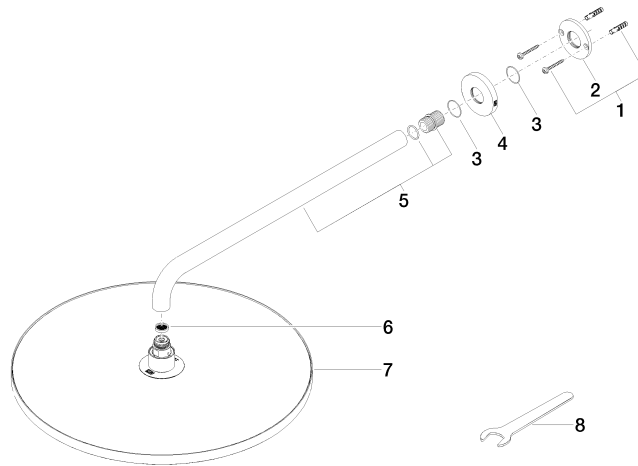

Rain shower with wall fixing 400 mm - Chrome

TARA

28 659 970

- 450mm projection
- rain shower Ø 400 mm
- PURE RAIN, max. flow rate 20 l/min (at 3 bar)
- Function from: 12 l/min
- rosette Ø 60 mm
- 1/2" connection
- with anti-scale system
- WRAS 1707033

Product change as of 1st April 2024: max. flow 20l/min

Fits: TARA, LISSÉ, VAIA, META

	Chrome	28 659 970-00
	Brushed Platinum	28 659 970-06
	Platinum	28 659 970-08
	Dark Chrome	28 659 970-19
	Light Gold	28 659 970-26
	Brushed Light Gold	28 659 970-27
	Brushed Durabrass (23kt Gold)	28 659 970-28
	Matte Black	28 659 970-33
	Brushed Bronze	28 659 970-42
	Brushed Champagne (22kt Gold)	28 659 970-46
	Champagne (22kt Gold)	28 659 970-47
	Brushed Chrome	28 659 970-93
	Brushed Dark Platinum	28 659 970-99

Recommended miscellaneous

- Concealed wall elbow -** 35 085 970 90
- max. recess depth 163 mm
 - min. recess depth 90 mm

28 659 970

Certificates

LGA_29237.

LGA_29238.

WRAS_2212012.

DVGW_DW-
6517DN0118.

28 659 970

Spare parts list

No.	Item Number	Name	Quantity used	Delivery time
1	04 30 31 032 00 90	fixing set	1	2
2	09 17 20 120 90	holder	1	2
3	09 14 10 150 90	seal	2	2
4	09 27 97 015-00	rosette	1	10
5	90 11 03 070 00-00	pipe	1	10
6	09 23 01 075 90	insert	1	2
7	04 12 05 090 00-00	shower	1	10
8	90 30 09 069 00 90	key	1	2